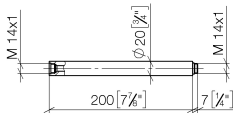

12 120 970

Fits: IMO, LULU, MADISON, MEM, TARA,
CL.1, LISSÉ, VAIA, META, CYO

Extension for shower with fixed riser 200 mm - Brushed Light Gold

IMO

12 120 970

12 120 970

mm [inches]

12 120 970

Spare parts list

No.	Item Number	Name	Quantity used	Delivery time
1	90 14 10 011 00 90	seal	1	2
2	09 24 04 180-27	extension	1	60